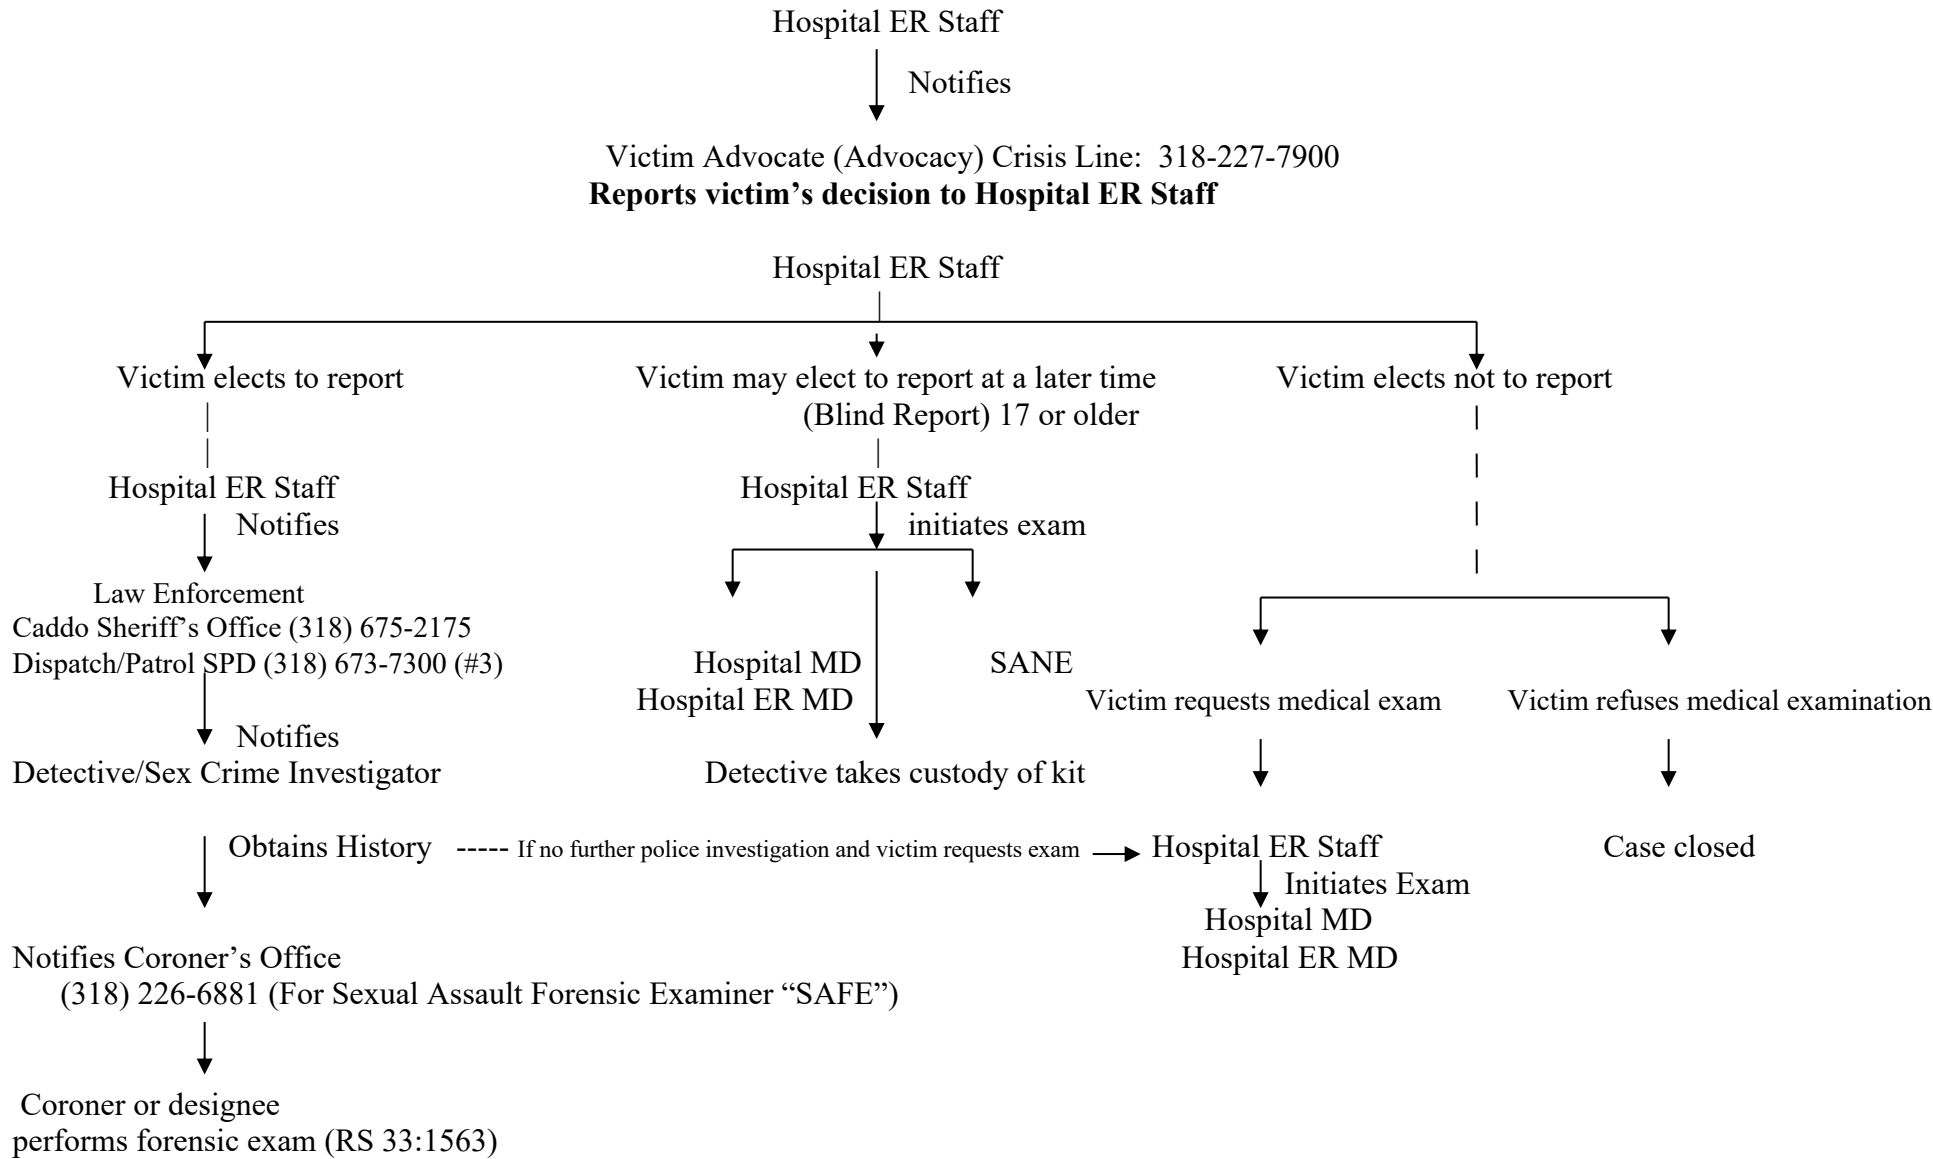

# Caddo Parish Coroner's Algorithm for Hospital Presentation of Adolescent/Adult Sexual Assault Victims

\*Notification of Law Enforcement may include notifying LSU University Police if assault occurs on LSUHSC Campus, Barksdale Military Police if assault occurs on BAFB or appropriate University Police for a college campus.