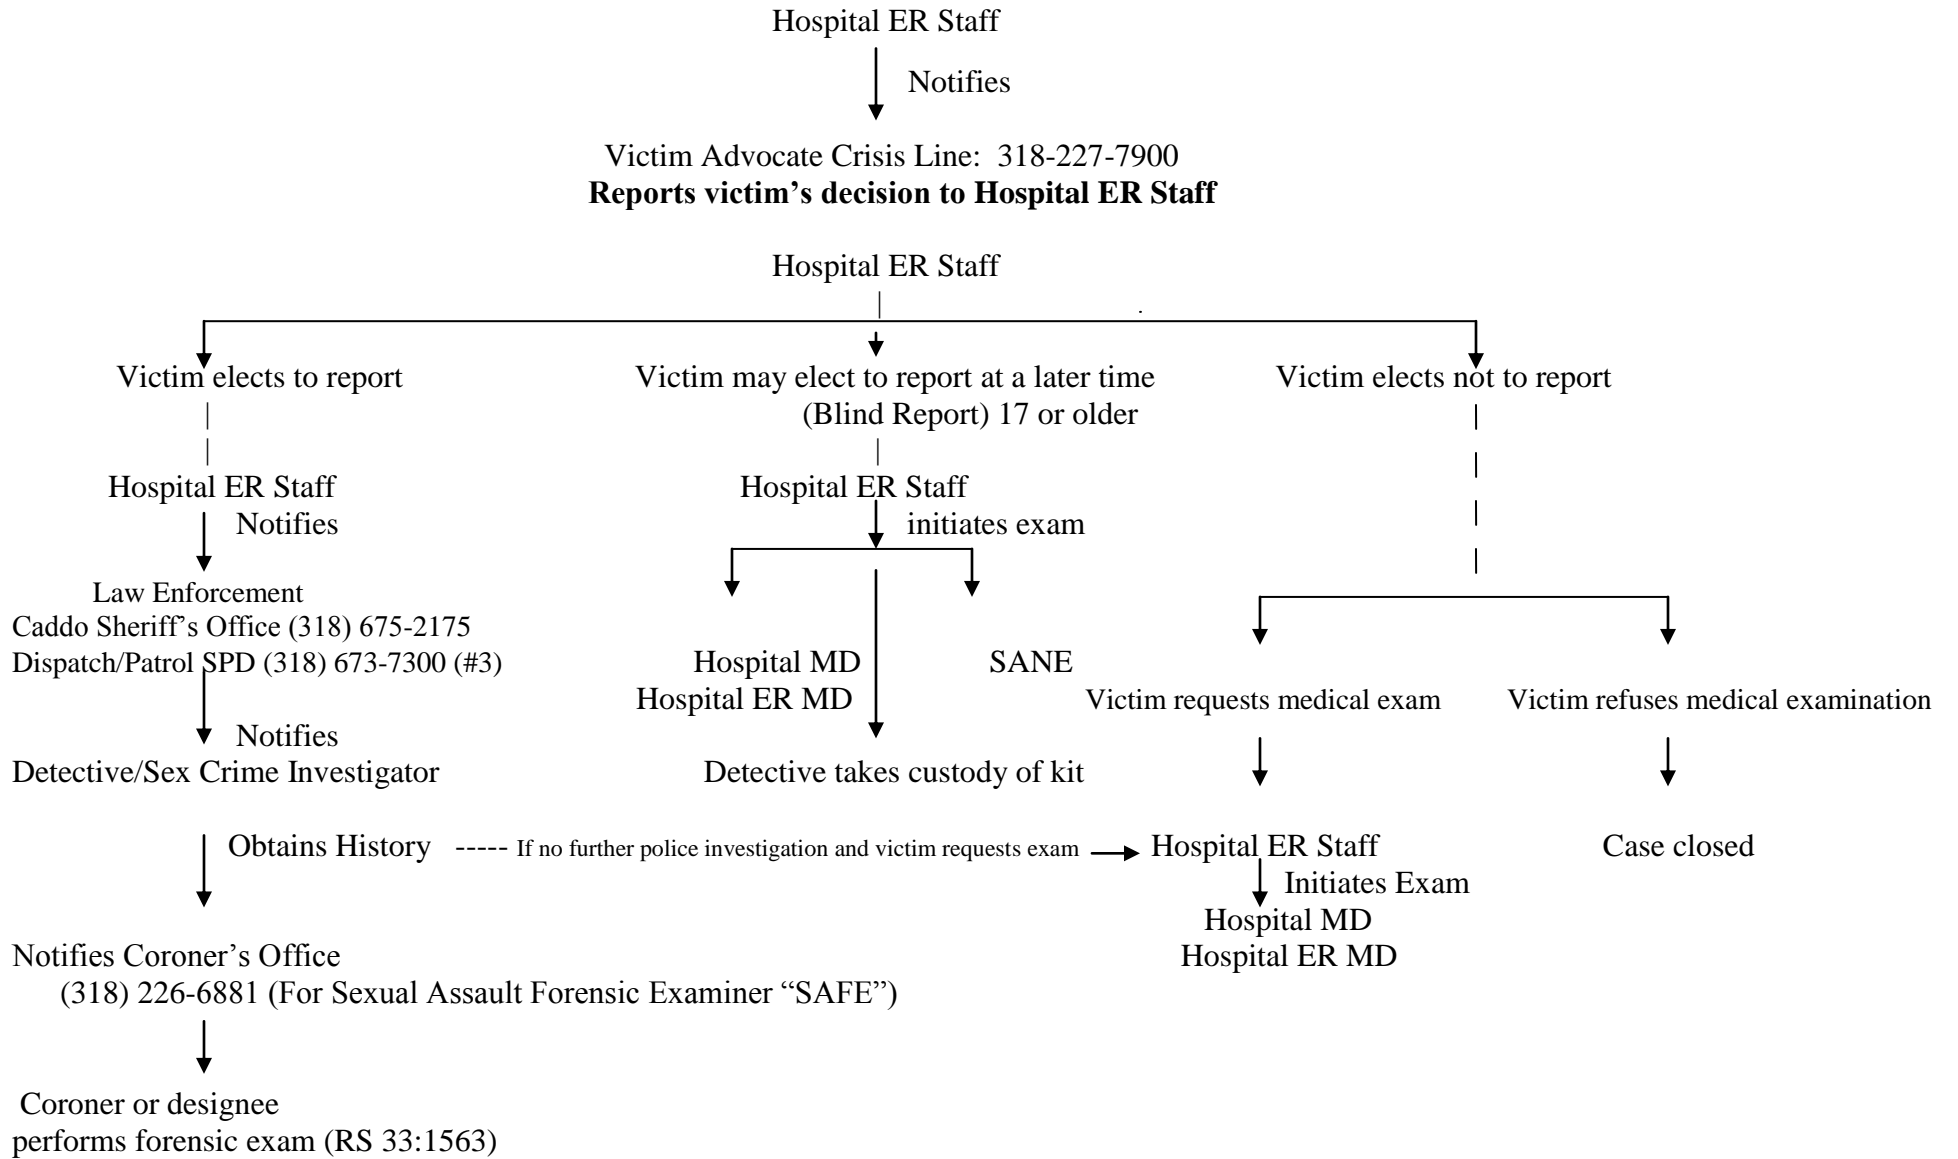

Caddo Parish Coroner's Algorithm for Hospital Presentation of Adolescent/Adult Sexual Assault Victims

*Notification of Law Enforcement may include notifying LSU University Police if assault occurs on LSUHSC Campus, Barksdale Military Police if assault occurs on BAFB or appropriate University Police for a college campus.